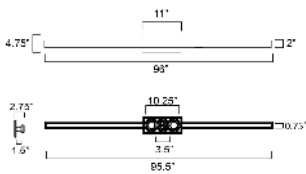

PRODUCT DESCRIPTION

A straight line profile of aluminum casts lights along the length of the profile in both directions with adjustable color temperatures. Simply toggle between the 5 settings: 2700-3000-3500-4000-500K to suit the space where it is installed. Available in outdoor configurations in powder coat finishes including: Matte White, Black, Architectural Bronze, and Satin Aluminum. A variation of the sconce is plated in Natural Aged Brass and Polished Chrome suitable for interior spaces such as above bath vanities.

MEASUREMENTS

DIMENSION : 96" L 4.75" H x 3" Ext
 BACK PLATE : 4.75" W x 11" H x 48" HCO
 HANGING WEIGHT : 9.9 lb

LAMPING

INPUT VOLTAGE : 120V
 LUMENS : 8,400 Rated (6,120 Del.)
 BULB : 2 x 60W LED AC Integrated , 120W Total
 BULB INCLUDED : (Integrated)
 DIMMABLE :
 CRI : 90 CRI
 COLOR_TEMP : 3000K
 LIGHTING_DIRECTION : Indirect