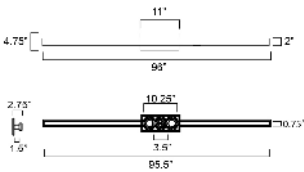

PRODUCT DESCRIPTION

A straight line profile of aluminum casts lights along the length of the profile in both directions with adjustable color temperatures. Simply toggle between the 5 settings: 2700-3000-3500-4000-500K to suit the space where it is installed. Available in outdoor configurations in powder coat finishes including: Matte White, Black, Architectural Bronze, and Satin Aluminum. A variation of the sconce is plated in Natural Aged Brass and Polished Chrome suitable for interior spaces such as above bath vanities.

MEASUREMENTS

DIMENSION : 96" L 4.75" H x 3" Ext
 BACK PLATE : 4.75" W x 11" H x 48" HCO
 HANGING WEIGHT : 9.9 lb

LAMPING

INPUT VOLTAGE : 120V
 LUMENS : 8,400 Rated (6,120 Del.)
 BULB : 2 x 60W LED AC Integrated , 120W Total
 BULB INCLUDED : (Integrated)
 DIMMABLE :
 CRI : 90 CRI
 COLOR_TEMP : 3000K
 LIGHTING_DIRECTION : Indirect