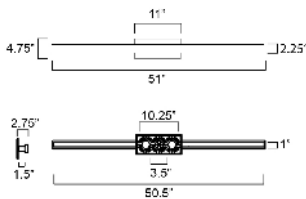

PRODUCT DESCRIPTION

A straight line profile of aluminum casts lights along the length of the profile in both directions with adjustable color temperatures. Simply toggle between the 5 settings: 2700-3000-3500-4000-500K to suit the space where it is installed. Available in outdoor configurations in powder coat finishes including: Matte White, Black, Architectural Bronze, and Satin Aluminum. A variation of the sconce is plated in Natural Aged Brass and Polished Chrome suitable for interior spaces such as above bath vanities.

MEASUREMENTS

DIMENSION : 51" L 4.75" H x 3" Ext
 BACK PLATE : 4.75" W x 11" H x 25.5" HCO
 HANGING WEIGHT : 6.38 lb

LAMPING

INPUT VOLTAGE : 120V
 LUMENS : 4,200 Rated (3,000 Del.)
 BULB : 2 x 30W LED AC Integrated , 60W Total
 BULB INCLUDED : (Integrated)
 DIMMABLE :
 CRI : 90 CRI
 COLOR_TEMP : 3000K
 LIGHTING_DIRECTION : Indirect