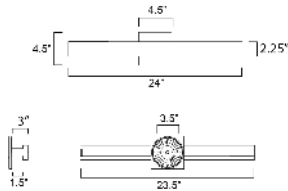

PRODUCT DESCRIPTION

A straight line profile of aluminum casts lights along the length of the profile in both directions with adjustable color temperatures. Simply toggle between the 5 settings: 2700-3000-3500-4000-500K to suit the space where it is installed. Available in outdoor configurations in powder coat finishes including: Matte White, Black, Architectural Bronze, and Satin Aluminum. A variation of the sconce is plated in Natural Aged Brass and Polished Chrome suitable for interior spaces such as above bath vanities.

MEASUREMENTS

DIMENSION : 24" L 4.5" H x 3" Ext
 BACK PLATE : 4.5" W x 4.5" H x 24" HCO
 HANGING WEIGHT : 3.08 lb

LAMPING

INPUT VOLTAGE : 120V
 LUMENS : 1,820 Rated (1,270 Del.)
 BULB : 2 x 13W LED AC Integrated , 26W Total
 BULB INCLUDED : (Integrated)
 DIMMABLE :
 CRI : 90 CRI
 COLOR_TEMP : 3000K
 LIGHTING_DIRECTION : Indirect