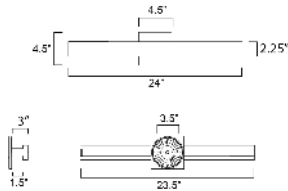

**PRODUCT DESCRIPTION**

A straight line profile of aluminum casts lights along the length of the profile in both directions with adjustable color temperatures. Simply toggle between the 5 settings: 2700-3000-3500-4000-500K to suit the space where it is installed. Available in outdoor configurations in powder coat finishes including: Matte White, Black, Architectural Bronze, and Satin Aluminum. A variation of the sconce is plated in Natural Aged Brass and Polished Chrome suitable for interior spaces such as above bath vanities.

**MEASUREMENTS**

DIMENSION : 24" L 4.5" H x 3" Ext  
 BACK PLATE : 4.5" W x 4.5" H x 24" HCO  
 HANGING WEIGHT : 3.08 lb

**LAMPING**

INPUT VOLTAGE : 120V  
 LUMENS : 1,820 Rated (1,270 Del.)  
 BULB : 2 x 13W LED AC Integrated , 26W Total  
 BULB INCLUDED : (Integrated)  
 DIMMABLE :  
 CRI : 90 CRI  
 COLOR\_TEMP : 3000K  
 LIGHTING\_DIRECTION : Indirect