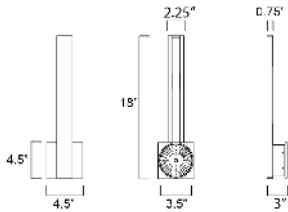

PRODUCT DESCRIPTION

A straight line profile of aluminum casts lights along the length of the profile in both directions with adjustable color temperatures. Simply toggle between the 5 settings: 2700-3000-3500-4000-500K to suit the space where it is installed. Available in outdoor configurations in powder coat finishes including: Matte White, Black, Architectural Bronze, and Satin Aluminum. A variation of the sconce is plated in Natural Aged Brass and Polished Chrome suitable for interior spaces such as above bath vanities.

MEASUREMENTS

DIMENSION : 18" L 4.5" H x 3" Ext
 BACK PLATE : 4.5" W x 4.5" H x 9" HCO
 HANGING WEIGHT : 2.2 lb

LAMPING

INPUT VOLTAGE : 120V
 LUMENS : 1,260 Rated (820 Del.)
 BULB : 2 x 9W LED AC Integrated , 18W Total
 BULB INCLUDED : (Integrated)
 DIMMABLE :
 CRI : 90 CRI
 COLOR_TEMP : 3000K
 LIGHTING_DIRECTION : Indirect