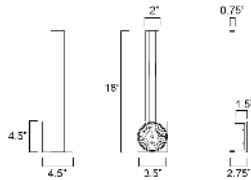

PRODUCT DESCRIPTION

An update to our popular Line series, the Line 5CCT uses a wider profile of aluminum with adjustable color temperatures. Simply toggle between the 5 settings: 2700-3000-3500-4000-500K to suit the space where it is installed. Following the original design's premise, the Line is a straight and flat bar that indirectly casts light indirectly on the surface behind it.

MEASUREMENTS

DIMENSION : 18" L 4.5" H x 2.75" Ext
 BACK PLATE : 4.5" W x 4.5" H x 9" HCO
 HANGING WEIGHT : 2.09 lb

LAMPING

INPUT VOLTAGE : 120V
 LUMENS : 630 Rated (540 Del.)
 BULB : 1 x 9W LED AC Integrated , 9W Total
 BULB INCLUDED : (Integrated)
 DIMMABLE :
 CRI : 90 CRI
 COLOR_TEMP : 27-30-35-40-50K
 LIGHTING_DIRECTION : Indirect