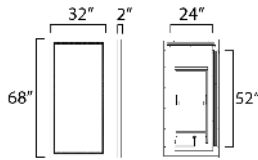

MEASUREMENTS

DIMENSION : 32" W x 68" H x 2" Ext
 HANGING WEIGHT : 73.04 lb

LAMPING

INPUT VOLTAGE : 120V
 LUMENS : 8,600 Rated (860 Del.)
 BULB : 1 x 86W LED DC Integrated , 86W Total
 BULB INCLUDED : (Integrated)
 DIMMABLE :
 CRI : 90 CRI
 COLOR_TEMP : 30-40-50K