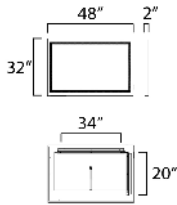

**MEASUREMENTS**

DIMENSION : 48" W x 32" H x 2" Ext  
 HANGING WEIGHT : 42.68 lb

**LAMPING**

INPUT VOLTAGE : 120V  
 LUMENS : 7,200 Rated (720 Del.)  
 BULB : 1 x 72W LED DC Integrated , 72W Total  
 BULB INCLUDED : (Integrated)  
 CRI : 90 CRI  
 COLOR\_TEMP : 30-40-50K