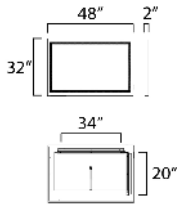

**MEASUREMENTS**

DIMENSION : 48" W x 32" H x 2" Ext  
 HANGING WEIGHT : 42.68 lb

**LAMPING**

INPUT VOLTAGE : 120V  
 LUMENS : 7,200 Rated (720 Del.)  
 BULB : 1 x 72W LED DC Integrated , 72W Total  
 BULB INCLUDED : (Integrated)  
 DIMMABLE :  
 CRI : 90 CRI  
 COLOR\_TEMP : 30-40-50K