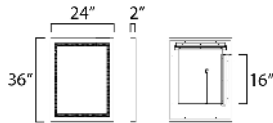

MEASUREMENTS

DIMENSION : 24" W x 36" H x 2" Ext
 HANGING WEIGHT : 32.34 lb

LAMPING

INPUT VOLTAGE : 120V
 LUMENS : 5,200 Rated (520 Del.)
 BULB : 1 x 52W LED DC Integrated , 52W Total
 BULB INCLUDED : (Integrated)
 CRI : 90 CRI
 COLOR_TEMP : 30-40-50K