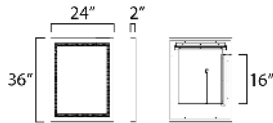

MEASUREMENTS

DIMENSION : 24" W x 36" H x 2" Ext
 HANGING WEIGHT : 32.34 lb

LAMPING

INPUT VOLTAGE : 120V
 LUMENS : 5,200 Rated (520 Del.)
 BULB : 1 x 52W LED DC Integrated , 52W Total
 BULB INCLUDED : (Integrated)
 DIMMABLE :
 CRI : 90 CRI
 COLOR_TEMP : 30-40-50K