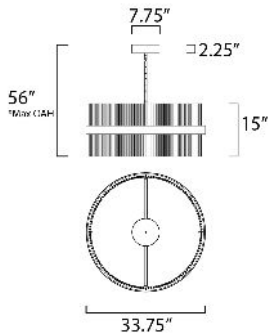

PRODUCT DESCRIPTION

Wide bands of Matte Black metal supports an evenly spaced row of thin tubing finished in your choice of Satin Brass, Satin Nickel or a combination of the two. The stylish design is CCT Selectable enabling you to toggle between warm 2700K to neutral 3000 or 3500K or even go brighter with 4000 and 5000K color temperatures. Marvel at the ring's soft indirect lighting dispersion cast light both up and down and shine along the tubes aglow. High style and function, this fixture's subtle features can transform not only the fixture's appearance but also the space where it is installed.

MEASUREMENTS

DIMENSION : 33.75" W x 15" H
 MAX OAH : 56" OAH
 CANOPY : 7.75" W x 2.25" H x 7.75" L
 HANGING WEIGHT : 32.5 lb

LAMPING

INPUT VOLTAGE : 120-277V
 LUMENS : 5,110 Rated (2,500 Del.)
 BULB : 2 x 36.5W LED DC Integrated , 73W Total
 BULB INCLUDED : (Integrated)
 DIMMABLE : Triac CL 0-10V
 CRI : 90 CRI
 COLOR_TEMP : 27-30-35-40-50K

¹max overall height

FINISHES OPTION

-  Black / Satin Brass (BKSBR)
-  Black / Satin Nickel (BKSN)

MATERIAL

Steel, Aluminum

RATINGS

cETLus
 Dry Location

ADDITIONAL