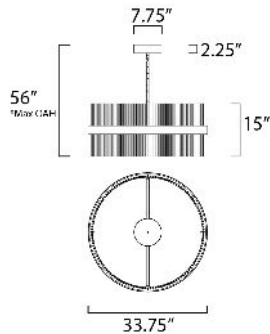

**PRODUCT DESCRIPTION**

Wide bands of Matte Black metal supports an evenly spaced row of thin tubing finished in your choice of Satin Brass, Satin Nickel or a combination of the two. The stylish design is CCT Selectable enabling you to toggle between warm 2700K to neutral 3000 or 3500K or even go brighter with 4000 and 5000K color temperatures. Marvel at the ring's soft indirect lighting dispersion cast light both up and down and shine along the tubes aglow. High style and function, this fixture's subtle features can transform not only the fixture's appearance but also the space where it is installed.

**MEASUREMENTS**

- DIMENSION : 33.75" W x 15" H
- MAX OAH : 56" OAH
- CANOPY : 7.75" W x 2.25" H x 7.75" L
- HANGING WEIGHT : 32.5 lb

**LAMPING**

- INPUT VOLTAGE : 120-277V
- LUMENS : 5,110 Rated (2,500 Del.)
- BULB : 2 x 36.5W LED DC Integrated , 73W Total
- BULB INCLUDED : (Integrated)
- DIMMABLE : Triac CL 0-10V
- CRI : 90 CRI
- COLOR\_TEMP : 27-30-35-40-50K

1" max overall height

**FINISHES OPTION**

- Black / Satin Brass (BKSBR)
- Black / Satin Nickel (BKSNI)

**MATERIAL**

Steel, Aluminum

**RATINGS**

cETLus  
Dry Location

**ADDITIONAL**