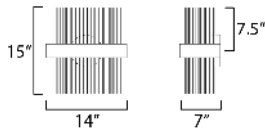

PRODUCT DESCRIPTION

Wide bands of Matte Black metal supports an evenly spaced row of thin tubing finished in your choice of Satin Brass, Satin Nickel or a combination of the two. The stylish design is connected by WiZ that enables the lighting's White Ambiance between 2700-5000 Kelvin. Marvel at the ring's soft indirect lighting dispersion cast light both up and down and shine along the tubes aglow. Set daylight white options for concentration tasks and energize your body. Similarly take notice of the effect when setting a warmer tone at the end of the day or to add some ambiance.

MEASUREMENTS

DIMENSION : 14" L x 7" W x 15" H x 7" Ext
 MAX OAH : 5.5" W x 5.5" H
 HANGING WEIGHT : 13.2 lb

LAMPING

INPUT VOLTAGE : 120-277V
 LUMENS : 1,190 Rated (500 Del.)
 BULB : 2 x 8.5W LED DC integrated , 17W Total
 BULB INCLUDED : (Integrated)
 DIMMABLE : 3-in-1: Triac, ELV, or 0-10V
 CRI : 90 CRI
 COLOR_TEMP : 27-30-35-40-50K