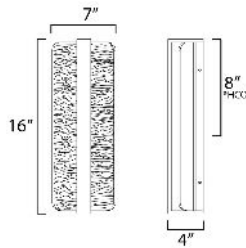

PRODUCT DESCRIPTION

A line of indirect LED lighting shines back on a rough-hewn cast aluminum plate with an erosion pattern that curves slightly at its ends. The neutral 3000K color temperature casts warm lighting that creates shadows and depth on the fixtures surface. An earthy organic composition available in Matte Black and Architectural Bronze, these sconces will elevate a space whether it be used in a wet exterior application or interior. An extension of less than 4" makes these sconces ADA compliant.

MEASUREMENTS

- DIMENSION : 7" W x 16" H x 4" Ext
- BACK PLATE : 4.75" W x 14" H x 8" HCO
- HANGING WEIGHT : 10.8 lb

LAMPING

- INPUT VOLTAGE : 120V
- LUMENS : 220 Rated (165 Del.)
- BULB : 1 x 22W LED AC Integrated , 22W Total
- BULB INCLUDED : (Integrated)
- DIMMABLE : Y
- CRI : 90 CRI
- COLOR_TEMP : 3000K
- LIGHTING_DIRECTION : Omni

FINISHES OPTION

- Architectural Bronze (ABZ)

MATERIAL

Aluminum

RATINGS

cETLus
Wet Location
ADA

ADDITIONAL

INSTALL UP/DOWN: Up/Down
RATED LIFE 35000 Hours
OPERATING TEMPERATURE:
-20°C (-4°F), 40°C (104°F)

Always consult a qualified electrician before installing any lighting product.