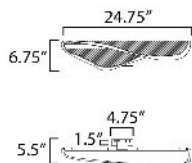

PRODUCT DESCRIPTION

An undulating shape softly curls along its center to create an organic form constructed of a single panel of transparent acrylic. Further enhancing the form is the captivating effect of the frosted band around the borders and the patterned etching on the acrylic that captures the light. A coordinating wall sconce that features the same curled acrylic material and extends only 4 inches from the wall for ADA compliant applications.

MEASUREMENTS

DIMENSION : 24.75" L 6.75" H x 5.5" Ext
 MAX OAH :
 CANOPY : 4.75" W x 1.5" H x 4.75" L
 HANGING WEIGHT : 4.1 lb

LAMPING

INPUT VOLTAGE : 120-277V
 LUMENS : 1,440 Rated (900 Del.)
 BULB : 1 x 20W LED DC Integrated , 20W Total
 BULB INCLUDED : (Integrated)
 CRI : 90 CRI
 COLOR_TEMP : 3000K
 LIGHTING_DIRECTION : Omni