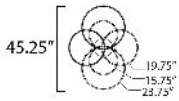

- DIMENSION : 45.25" L x 37.5" W x 18.5" H
- MAX OAH : 139" OAH
- CANOPY : 10" W x 2.75" H x 10" L
- HANGING WEIGHT : 10.2 lb

LAMPING

- INPUT VOLTAGE : 120-277V
- LUMENS : 11,000 Rated (4,500 Del.)
- BULB : 22 x 6W LED DC Integrated , 132W Total
- BULB INCLUDED : (Integrated)
- DIMMABLE : 3-in-1 Triac, ELV, or 0-10V
- CRI : 90 CRI
- COLOR_TEMP : 3000K