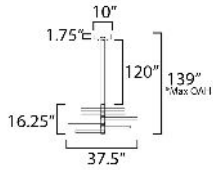

- DIMENSION : 45.25" L x 37.5" W x 18.5" H
- MAX OAH : 139" OAH
- CANOPY : 10" W x 2.75" H x 10" L
- HANGING WEIGHT : 10.2 lb

LAMPING

- INPUT VOLTAGE : 120-277V
- LUMENS : 11,000 Rated (4,500 Del.)
- BULB : 22 x 6W LED DC Integrated , 132W Total
- BULB INCLUDED : (Integrated)
- DIMMABLE : 3-in-1 Triac, ELV, or 0-10V
- CRI : 90 CRI
- COLOR_TEMP : 3000K

*max overall height

FINISHES OPTION

-  Black / Gold (BKGLD)
-  White/Gold (WTGLD)

MATERIAL

Aluminum, Acrylic

RATINGS

cETLus
Dry Location

ADDITIONAL