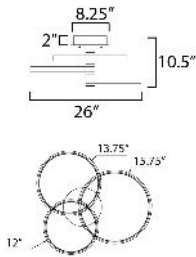

DIMENSION : 26" L x 26" W x 10.5" H
 CANOPY : 8.25" W x 2" H x 8.25" L
 HANGING WEIGHT : 3.5 lb

LAMPING

INPUT VOLTAGE : 120-277V
 LUMENS : 4,000 Rated (1,800 Del.)
 BULB : 12 x 3W LED DC Integrated , 36W Total
 BULB INCLUDED : (Integrated)
 DIMMABLE : 3-in-1 Triac, ELV, or 0-10V
 CRI : 90 CRI
 COLOR_TEMP : 3000K

FINISHES OPTION

-  Black / Gold (BKGLD)
-  White/Gold (WTGLD)

MATERIAL

Aluminum, Acrylic

RATINGS

cETLus
 Dry Location

ADDITIONAL

RATED LIFE 30000 Hours
 OPERATING TEMPERATURE:
 -20°C (-4°F), 40°C (104°F)