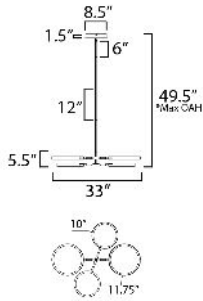

DIMENSION : 33" L x 33" W x 5.5" H
 MAX OAH : 49.5" OAH
 CANOPY : 8.5" W x 1.5" H x 8.5" L
 HANGING WEIGHT : 1.75 lb

LAMPING

INPUT VOLTAGE : 120-277V
 LUMENS : 4,000 Rated (1,700 Del.)
 BULB : 4 x 12W LED DC Integrated , 48W Total
 BULB INCLUDED : (Integrated)
 DIMMABLE : 3-in-1 Triac, ELV, or 0-10V
 CRI : 90 CRI
 COLOR_TEMP : 3000K

*max overall height

FINISHES OPTION

-  Black / Gold (BKGLD)
-  White/Gold (WTGLD)

MATERIAL

Aluminum, Acrylic

RATINGS

cETLus
 Dry Location

ADDITIONAL