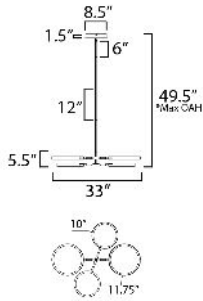

DIMENSION : 33" L x 33" W x 5.5" H  
 MAX OAH : 49.5" OAH  
 CANOPY : 8.5" W x 1.5" H x 8.5" L  
 HANGING WEIGHT : 1.75 lb

**LAMPING**

INPUT VOLTAGE : 120-277V  
 LUMENS : 4,000 Rated (1,700 Del.)  
 BULB : 4 x 12W LED DC Integrated , 48W Total  
 BULB INCLUDED : (Integrated)  
 DIMMABLE : 3-in-1 Triac, ELV, or 0-10V  
 CRI : 90 CRI  
 COLOR\_TEMP : 3000K

\*max overall height

**FINISHES OPTION**

-  Black / Gold (BKGLD)
-  White/Gold (WTGLD)

**MATERIAL**

Aluminum, Acrylic

**RATINGS**

cETLus  
 Dry Location

**ADDITIONAL**