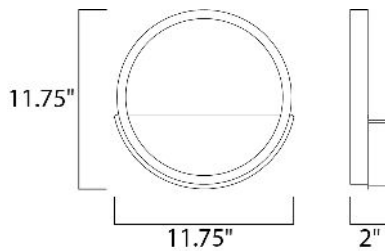

DIMENSION : 12" L x 12" W x 12" H x 2.5" Ext
 MAX OAH : 12" W x 5" H
 HANGING WEIGHT : 1.6 lb

LAMPING

INPUT VOLTAGE : 120-277V
 LUMENS : 1,000 Rated (600 Del.)
 BULB : 12 x 1W LED DC Integrated , 12W Total
 BULB INCLUDED : (Integrated)
 DIMMABLE : 3-in-1 Triac, ELV, or 0-10V
 CRI : 90 CRI
 COLOR_TEMP : 3000K
 LIGHTING_DIRECTION : Indirect