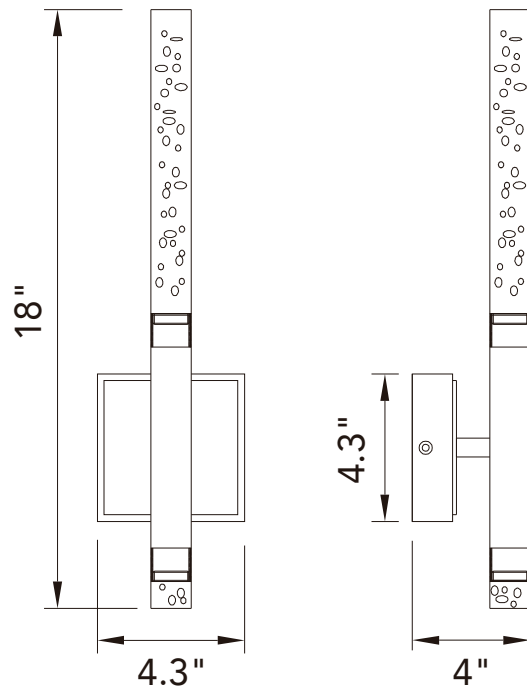

PROJECT: _____
 FIXTURE TYPE: _____
 LOCATION: _____
 CONTACT/PHONE: _____

Item	1703W5-602
Collection	DRAGONSWATCH
Category	Wall Sconce
Finish	Satin Gold
Glass	-----
Crystal	-----
Acrylic	Clear Bubble

Shade Color	-----
Min Assembled Height	18"
Max Assembled Height	18"
Width	4.3"
Length	-----
Extension Wall Mounts	4"
Input	120V AC,60HZ,AC

Lumens	156
Light Source	Integrated LED
Bulb Info.	3W
Included	Yes
Dimmable	Yes
Colour Temp	3000
Weight	2.09 Lbs

CWI Lighting
 2775 Broadway
 Buffalo, NY 14227
 USA

CWI Lighting
 140 Steelcase Rd. W.
 Markham ON. L3R 3J9
 Canada