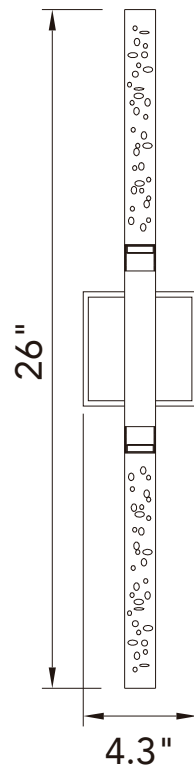

PROJECT: \_\_\_\_\_

FIXTURE TYPE: \_\_\_\_\_

LOCATION: \_\_\_\_\_

CONTACT/PHONE: \_\_\_\_\_

Item	1703W26-101
Collection	DRAGONSWATCH
Category	Vanity Light
Finish	Black
Glass	-----
Crystal	-----
Acrylic	Clear Bubble

Shade Color	-----
Min Assembled Height	4.3"
Max Assembled Height	4.3"
Width	26"
Length	-----
Extension Wall Mounts	4"
Input	120V AC,60HZ,AC

Lumens	312
Light Source	Integrated LED
Bulb Info.	6W
Included	Yes
Dimmable	Yes
Colour Temp	3000
Weight	2.42 Lbs