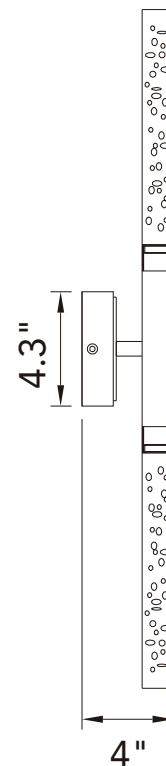

PROJECT: \_\_\_\_\_

FIXTURE TYPE: \_\_\_\_\_

LOCATION: \_\_\_\_\_

CONTACT/PHONE: \_\_\_\_\_

Item	1703W26-101
Collection	DRAGONSWATCH
Category	Vanity Light
Finish	Black
Glass	-----
Crystal	-----
Acrylic	Clear Bubble

Shade Color	-----
Min Assembled Height	4.3"
Max Assembled Height	4.3"
Width	26"
Length	-----
Extension Wall Mounts	4"
Input	120V AC,60HZ,AC

Lumens	312
Light Source	Integrated LED
Bulb Info.	6W
Included	Yes
Dimmable	Yes
Colour Temp	3000
Weight	2.42 Lbs