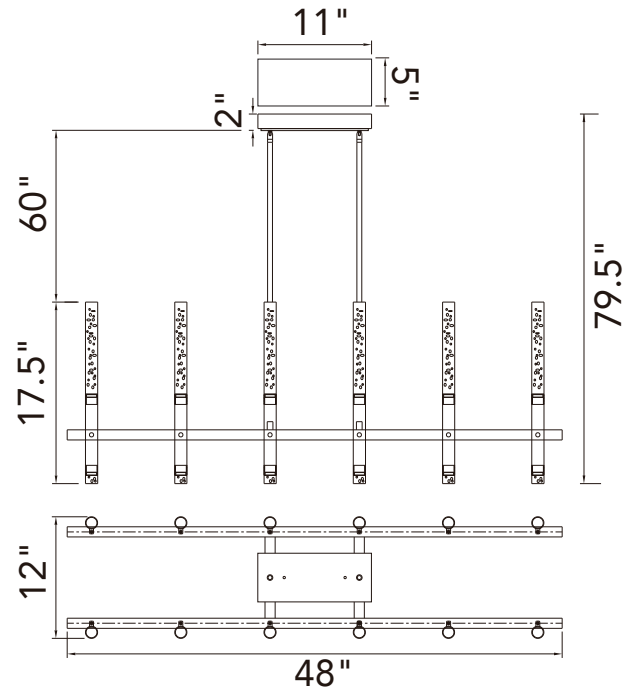

PROJECT: _____
 FIXTURE TYPE: _____
 LOCATION: _____
 CONTACT/PHONE: _____

Item	1703P48-12-101-RC
Collection	DRAGONSWATCH
Category	Chandelier
Finish	Black
Glass	-----
Crystal	-----
Acrylic	Clear Bubble

Shade Color	-----
Min Assembled Height	19.5"
Max Assembled Height	79.5"
Width	48"
Length	12"
Extension Wall Mounts	4.3"
Input	120V AC,60HZ,AC

Lumens	2340
Light Source	Integrated LED
Bulb Info.	45W
Included	Yes
Dimmable	Yes
Colour Temp	3000
Weight	13.86 Lbs