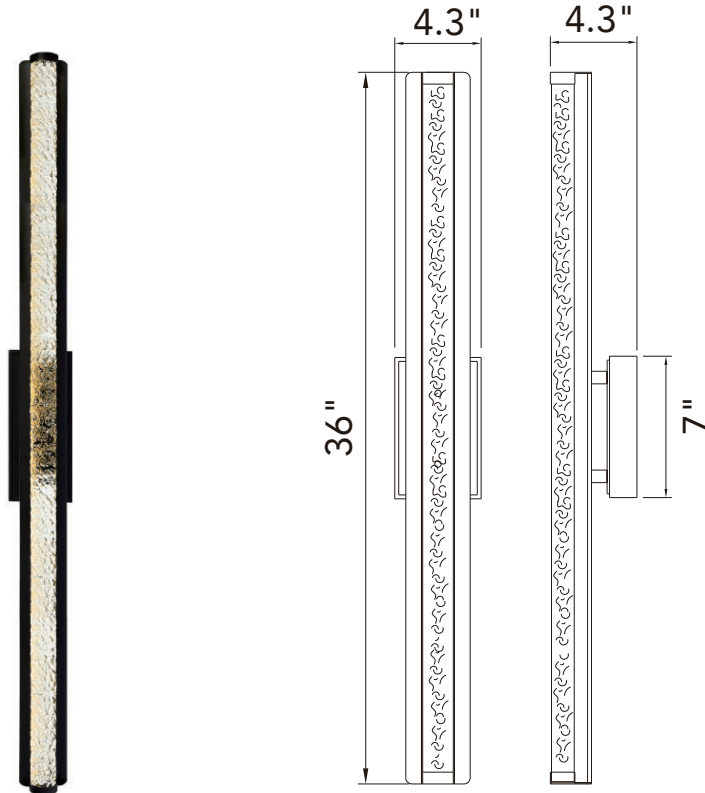

PROJECT: _____
 FIXTURE TYPE: _____
 LOCATION: _____
 CONTACT/PHONE: _____

Item	1702W36-101
Collection	FIJI
Category	Wall Sconce
Finish	Black
Glass	-----
Crystal	Clear
Acrylic	-----

Shade Color	-----
Min Assembled Height	36"
Max Assembled Height	36"
Width	4.3"
Length	-----
Extension Wall Mounts	4.3
Input	120V AC,60HZ,AC

Lumens	468
Light Source	Integrated LED
Bulb Info.	9W
Included	Yes
Dimmable	Yes
Colour Temp	3000
Weight	12.54 Lbs

CWI Lighting
 2775 Broadway
 Buffalo, NY 14227
 USA

CWI Lighting
 140 Steelcase Rd. W.
 Markham ON. L3R 3J9
 Canada