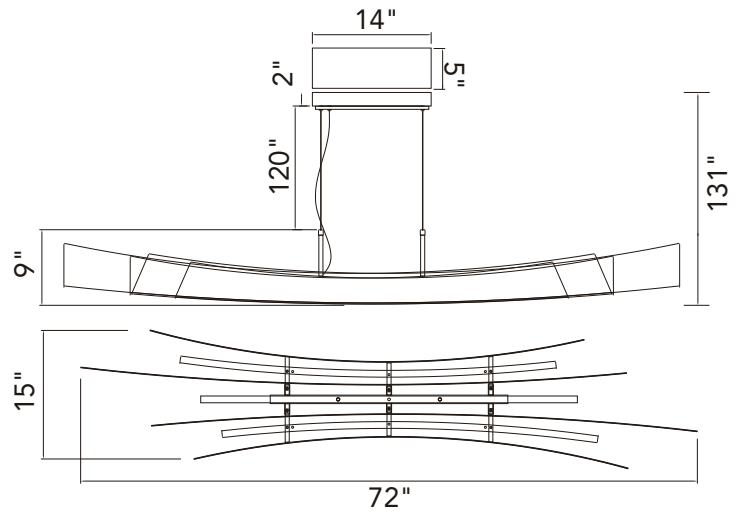

PROJECT: _____
 FIXTURE TYPE: _____
 LOCATION: _____
 CONTACT/PHONE: _____

| | |
|------------|-------------|
| Item | 1698P72-101 |
| Collection | CANDORA |
| Category | Chandelier |
| Finish | Black |
| Glass | ----- |
| Crystal | ----- |
| Acrylic | ----- |

| | |
|-----------------------|-----------------|
| Shade Color | ----- |
| Min Assembled Height | 11" |
| Max Assembled Height | 131" |
| Width | 72" |
| Length | 15" |
| Extension Wall Mounts | ----- |
| Input | 120V AC,60HZ,AC |

| | |
|--------------|----------------|
| Lumens | 1872 |
| Light Source | Integrated LED |
| Bulb Info. | 36W |
| Included | Yes |
| Dimmable | Yes |
| Colour Temp | 3000/4000/5000 |
| Weight | 32.34 Lbs |