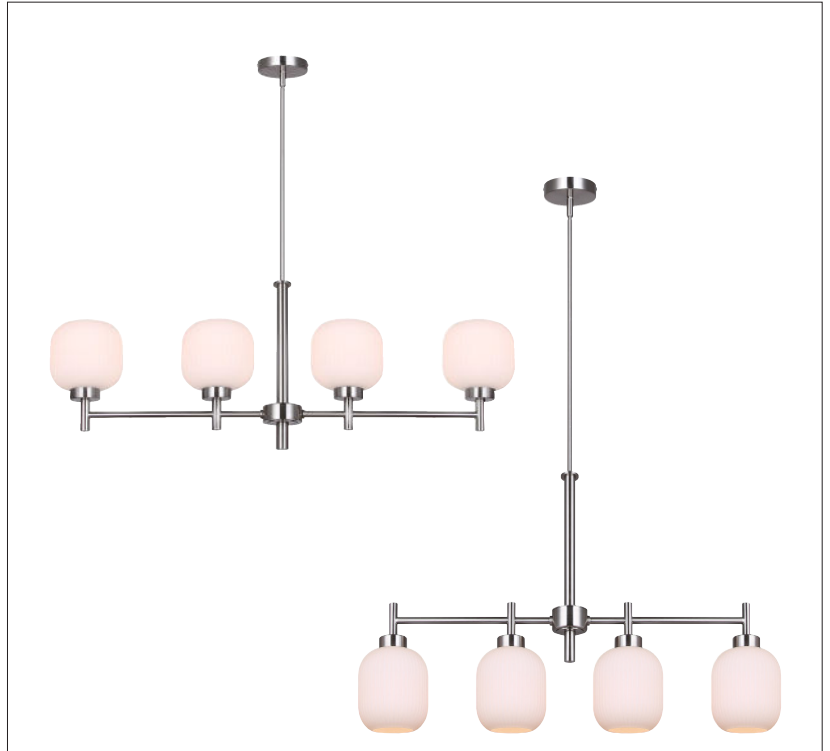

MALLORY Chandelier light

part # ICH1200A04BN

General

Size of fixture:

Up position: 36 3/8" W x 16 3/8" - 64 3/8" H x 5 7/8" D

Down position: 36 3/8" W x 20 3/4" - 68 3/4" H x 5 7/8" D

Finish: brushed nickel

Shade: flat opal ribbed glass

Shade size: 5 7/8" W x 5 1/2" H

Canopy size: 4 3/4" diameter

Lamping: 4 x 60W A bulbs (not included)

Mounting: ceiling, adjustable height

Rod lengths: 3 x 12", 2 x 6"

Net weight: 7.70 lbs

Packaging

Color box: 10.63" x 35.43" x 7.87"

Color box weight: 9.90 lbs

Master box: N/A

Warranty & Safety Standards

Warranty 1 year

cCSAus

Rated for damp locations

WARNING: The use of this product can expose you to chemicals including Cadmium, which is known to the State of California to cause cancer, and Lead, which is known to the State of California to cause birth defects and/or other reproductive harm. For more information go to www.P65Warnings.ca.gov.

Prepared for
Contact
Date
Presented by
Remarks