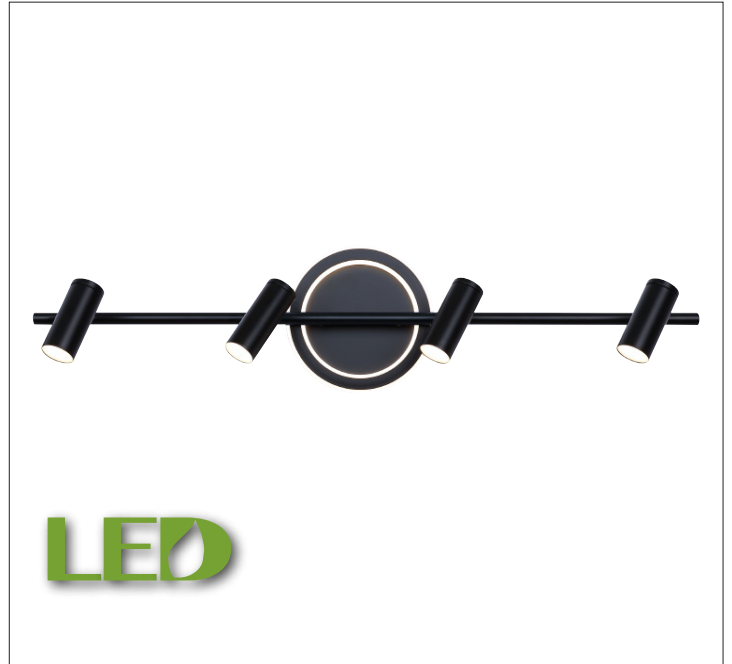

DENVER Track Light

part # LT314A04BK

General

Size of fixture: 33 1/4" W x 7 1/2" H x 7 1/2" D

Finish: matte black

Shade: silicone lens + acrylic

Canopy size: 6" diameter

Mounting: wall or ceiling mount

Net weight: 3.40 lbs

Lamping

Light source: LED

Energy used: 21W, DC, CRI 90

Light output: 1100 (head),700 (ring),800 (all) lumens thru the lens

Color temperature: 3000K

Light source life: 50,000 hours

Spotlights and ring can be controlled separately

Dimmable. Compatible dimmers:

LEVITON #742-6672-HLW, #722-6674-PDW, #742-66EV-P0W

LUTRON #SCL-153PH-WH, DVWCL-153PH-WH, TGCL-153PH-WH

EATON #SAL06P-W-K

Packaging

Color box: 35.43" x 9.45" x 7.87"

Color box weight: 7.94 lbs