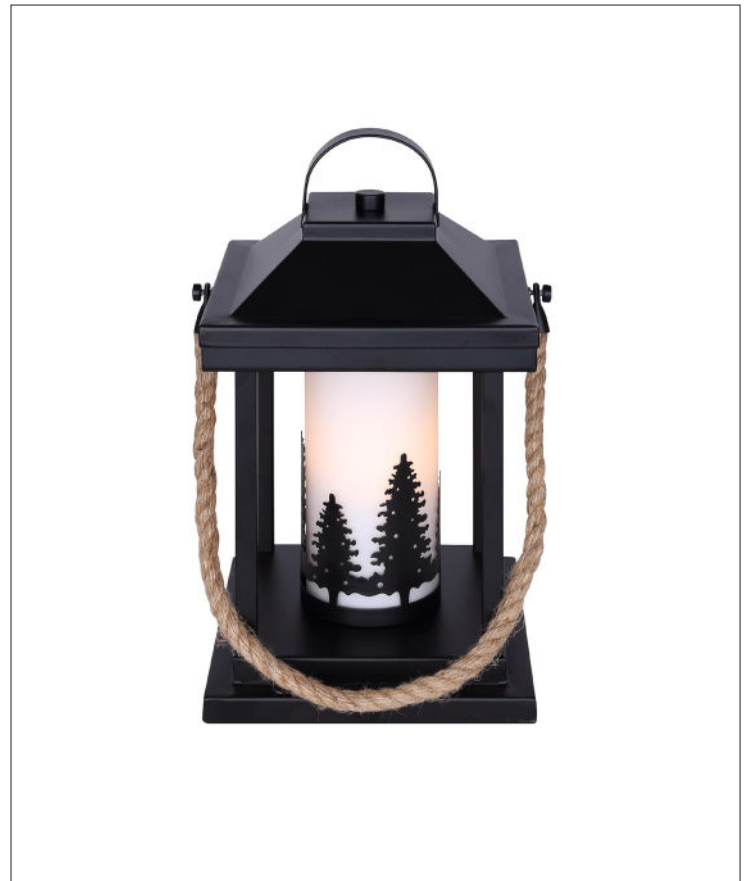

COLLIE Table lamp

part # ITL2143B13BKR

General

Size of fixture: 7 1/4" W x 12 3/4" H

Finish: matte black + rope

Glass: flat opal glass

Glass size: 3 1/8" x 6 7/8"

Base: 7" x 7"

Lamping: 60W A bulb

Switch on cord

Clear cord

Packaging

Color box: 15.75" x 10.63" x 10.63"

Color box weight: 5.29 lbs

Master box: N/A

Warranty & Safety Standards

Warranty 1 year

cCSAus

Rated for dry locations

Prepared for
Contact
Date
Presented by
Remarks

WARNING: The use of this product can expose you to chemicals including Cadmium, which is known to the State of California to cause cancer, and Lead, which is known to the State of California to cause birth defects and/or other reproductive harm. For more information go to www.P65Warnings.ca.gov.