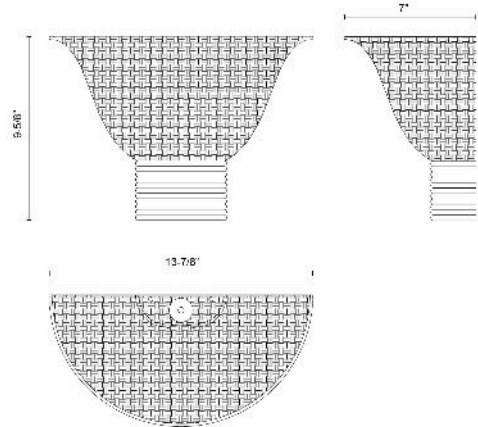

Rancho 14-in Wall/Vanity Light

Model	Bulbs (not included)	Wattage (or equivalent)
<b>WV667014</b> WV667014BG WV667014MB	1 x E12	MAX 8W LED

The Rancho sconce is a perfect blend of natural beauty and timeless charm. It's made from beautiful natural rattan and has some cool ribbed metal accents that give it a nice texture and make it look really sophisticated. It'll work well in any interior style, from modern to traditional.

SPECIFICATION DETAILS

Fixture Dimensions	W13-7/8" x H9-5/8" x E7"
Location	Damp
Illumination Direction	Up
Light Source/Life	Socket
Material	Aluminum, Rattan
Mounting Direction	Wall Mount Up Only
Height from Center	7-3/8"
Shade Details	Rattan Shade
Compliance	<b>UL Certified:</b> Yes