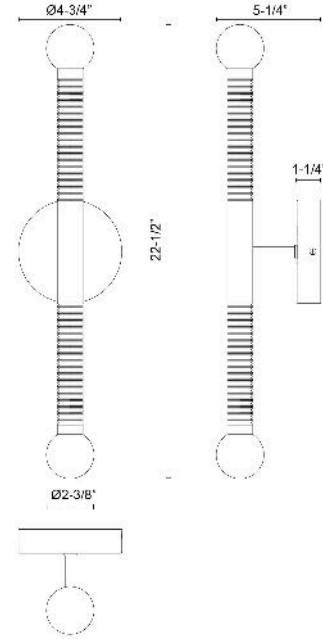

Arden 23-in Wall/Vanity Light

Model	Color Temperature	Wattage	Voltage	Total Lumens	Delivered Lumens	Dimmer Support (Optional, Not Included)
WV612223-UNV WV612223BGOP-UNV WV612223MBOP-UNV	3000K	11W	120-277V	1260lm	865lm* (BGOP) 835lm* (MBOP)	TRIAC/ELV

SPECIFICATION DETAILS

Fixture Dimensions	W2-3/8" x H22-1/2" x E5-1/4"
Canopy Dimensions	D4-3/4" x E1-1/4"
Location	Damp
Dimming Range	100% - 10%
Glass Details	Opal Glass
Illumination Direction	Up/Down
Light Source/Life	LED (50,000 hours) 90CRI
Material	Aluminum, Glass
Mounting Direction	Wall Mount all orientation
Height from Center	11-1/4"
Compliance	ETL Certified: Yes CEC Title 24: Yes