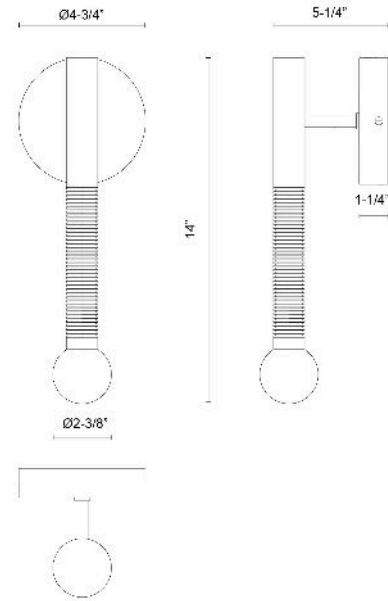

## Arden 14-in Wall/Vanity Light

Model	Color Temperature	Wattage	Voltage	Total Lumens	Delivered Lumens	Dimmer Support (Optional, Not Included)
<b>WV612114-UNV</b> WV612114BGOP-UNV WV612114MBOP-UNV	3000K	6W	120-277V	630lm	450lm* (BGOP) 435lm (MBOP)	TRIAC/ELV

### SPECIFICATION DETAILS

Fixture Dimensions	W2-3/8" x H14" x E5-1/4"
Canopy Dimensions	D4-3/4" x E1-1/4"
Location	Damp
Dimming Range	100% - 10%
Glass Details	Opal Glass
Illumination Direction	Down
Light Source/Life	LED (50,000 hours) 90CRI
Material	Aluminum, Glass
Mounting Direction	Wall Mount all orientation
Height from Center	11-1/2"
Compliance	<b>ETL Certified:</b> Yes <b>CEC Title 24:</b> Yes