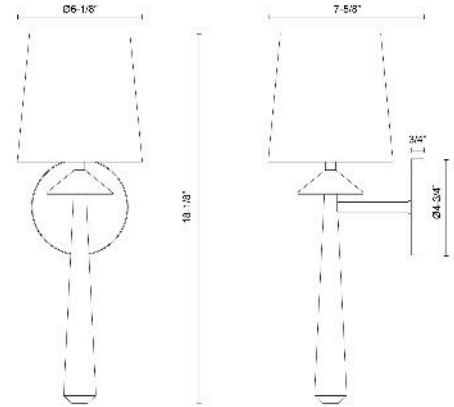

Bridgette 16-in Wall/Vanity Light

Model	Bulbs (not included)	Wattage (or equivalent)
WV497106 WV497106BGWL WV497106MBWL	1 x E12	60W

Introducing the Bridgette collection, where simplicity meets creativity in lighting! These fixtures feature striking triangular silhouettes and come in a variety of shades, so you can choose the perfect one to match your style. They'll add a pop of color and personality to any room.

SPECIFICATION DETAILS

Fixture Dimensions	W6-1/8" x H18-1/8" x E7-5/8"
Canopy Dimensions	D4-3/4" x H3/4"
Location	Damp
Diffuser Details	White Acrylic Diffuser
Illumination Direction	Up/Down
Light Source/Life	Socket
Material	Steel, Linen
Mounting Direction	Wall Mount Up Only
Height from Center	8-5/8"
Shade Details	Linen Shade
Compliance	UL Certified: Yes