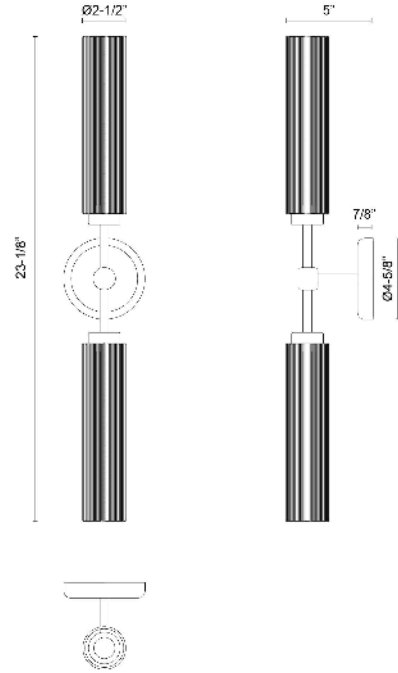

Colby 23-in Wall/Vanity Light

Model	Bulbs (not included)	Wattage (or equivalent)
WV491223 WV491223MBTJ	2 x E26	MAX 8W LED

The Colby lighting collection has a unique blend of natural cotton rope in an organic tan, with matte black and gold accents. It's a vintage-meets-modern design that's both striking and cozy. Perfect for adding a touch of sophistication to any room!

SPECIFICATION DETAILS

Fixture Dimensions	W2-1/2" x H23-1/8" x E5"
Canopy Dimensions	D4-5/8" x E7/8"
Location	Damp
Illumination Direction	Omni-directional
Light Source/Life	Socket
Material	Steel, Cotton
Mounting Direction	Wall Mount Up or Down
Height from Center	11-1/2"
Shade Details	Cotton Shade
Compliance	UL Certified: Yes

* For custom options, contact customer service.
* For warranty information, please visit www.kuzcolighting.com/warranty

FINISHES