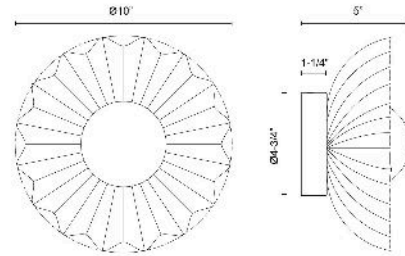

Soleil 10-in Wall/Vanity Light

Model	Color Temperature	Wattage	Voltage	Total Lumens	Delivered Lumens	Dimmer Support (Optional, Not Included)
WV436910-3WCCT-UNV WV436910AWOP-3WCCT-UNV WV436910MBOP-3WCCT-UNV	3WCCT,2700K,3000K,4000K	9W	120-277V	840lm	410lm* (AWOP) 380lm* (MBOP)	TRIAC/ELV

SPECIFICATION DETAILS

Fixture Dimensions	D10" x E5"
Canopy Dimensions	D4-3/4" x E1-1/4"
Location	Damp
Dimming Range	100% - 10%
Glass Details	Opal Glass
Illumination Direction	Front
Light Source/Life	LED (50,000 hours) 90CRI
Material	Aluminum, Steel, Glass
Mounting Direction	Wall Mount all orientation
Height from Center	5"
Shade Details	Steel Shade
Compliance	ETL Certified: Yes CEC Title 24: Yes