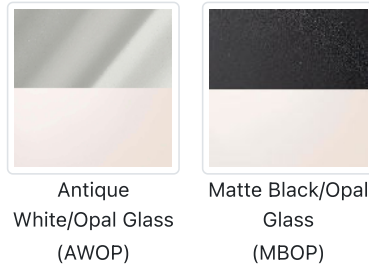

FINISHES

* For custom options, contact customer service.
* For warranty information, please visit www.kuzcolighting.com/warranty