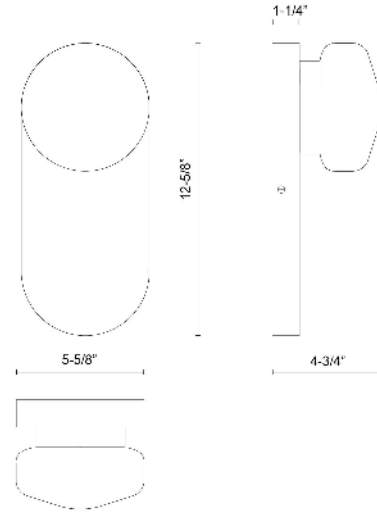

**Ariel 12-in Wall/Vanity Light**

Model	Bulbs (not included)	Wattage (or equivalent)
<b>WV425112</b> WV425112BGOP WV425112MBOP	1 x E26	40W

The Ariel sconce is a perfect blend of style and functionality. It's perfect for adding a touch of elegance to hallways, bathrooms, and commercial spaces. The pill-shaped metal accents and opal glass diffuser give it a modern look that's both stylish and practical.

**SPECIFICATION DETAILS**

Fixture Dimensions	W5-5/8" x H12-5/8" x E4-3/4"
Canopy Dimensions	W5-5/8" x H12-5/8" x E1-1/4"
Location	Damp
Glass Details	Opal Glass
Illumination Direction	Omni-Directional
Light Source/Life	Socket
Material	Steel, Glass
Mounting Direction	Wall Mount all orientation
Height from Center	6-3/8"
Shade Details	Opal Glass Shade
Compliance	<b>UL Certified:</b> Yes