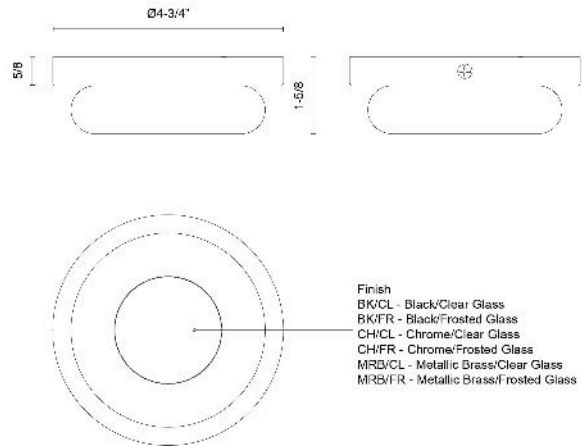

Stephord 4-in Wall Sconce

Model	Color Temperature	Wattage	Voltage	Total Lumens	Delivered Lumens	Dimmer Support (Optional, Not Included)
WS97204 WS97204-BK/CL WS97204-BK/FR WS97204-CH/CL WS97204-CH/FR WS97204-MRB/CL WS97204-MRB/FR	3000K	6W	120V	450lm	164lm (BK/CL) 227lm (BK/FR) 200lm* (CH/CL) 260lm* (CH/FR) 185lm* (MRB/CL) 230lm* (MRB/FR)	TRIAC/ELV

The Stephord collection showcases a gracefully curved glass element, available in frosted or clear, softly illuminated by a discrete integrated LED component. Luxe plated metal accents add a touch of sophistication, enhancing the design's refined simplicity. Sleek and modern, Stephord is a perfect blend of understated elegance and contemporary style.

Finish
BK/CL - Black/Clear Glass
BK/FR - Black/Frosted Glass
CH/CL - Chrome/Clear Glass
CH/FR - Chrome/Frosted Glass
MRB/CL - Metallic Brass/Clear Glass
MRB/FR - Metallic Brass/Frosted Glass

SPECIFICATION DETAILS

Fixture Dimensions	D4-3/4" x E1-5/8"
Canopy Dimensions	D4-3/4" x E5/8"
Location	Dry
Dimming Range	100% - 10%
Illumination Direction	Omni-directional
Light Source/Life	LED (50,000 hours) 90CRI
Material	Aluminum, Glass
Mounting Direction	Wall Mount all orientation
Height from Center	2-3/8"
Shade Details	Clear Glass Shade (BK/CL) Frosted Glass Shade (BK/FR) Clear Glass Shade (CH/CL) Frosted Glass Shade (CH/FR) Clear Glass Shade (MRB/CL) Frosted Glass Shade (MRB/FR)
Compliance	ADA Certified: Yes ETL Certified: Yes CEC Title 24: Yes