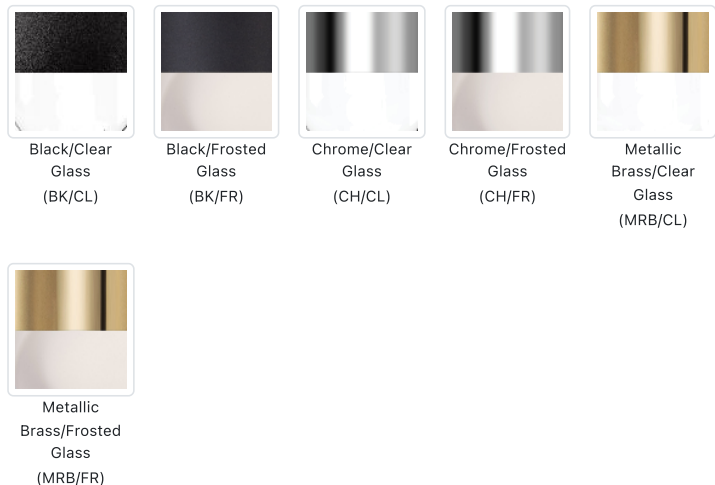

FINISHES

* For custom options, contact customer service.

* For warranty information, please visit www.kuzcolighting.com/warranty

WWW.KUZCOLIGHTING.COM

USA: 3035 E. LONE MOUNTAIN ROAD - LAS VEGAS, NV 89081

CANADA: 19054 28TH AVENUE - SURREY, BC V3Z 6M3