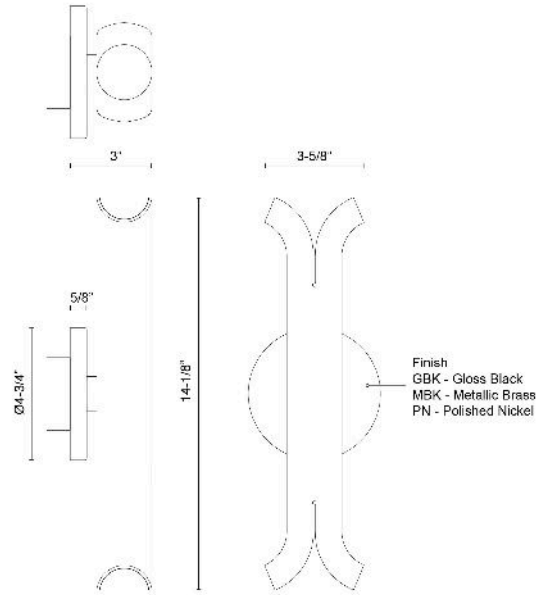

Husk 14-in Wall Sconce

| Model | Color Temperature | Wattage | Voltage | Total Lumens | Delivered Lumens | Dimmer Support (Optional, Not Included) |
|--|-------------------|---------|---------|--------------|---|---|
| WS89714 WS89714-GBK WS89714-MRB WS89714-PN | 3000K | 15W | 120V | 1220lm | 910lm* (GBK) 930lm* (MRB) 980lm* (PN) | TRIAC/ELV |

SPECIFICATION DETAILS

| | |
|------------------------|--|
| Fixture Dimensions | W3-5/8" x H14-1/8" x E3" |
| Canopy Dimensions | D4-3/4" x E5/8" |
| Location | Dry |
| Dimming Range | 100% - 10% |
| Glass Details | Clear Glass |
| Illumination Direction | Up/Down |
| Light Source/Life | LED (50,000 hours) 90CRI |
| Material | Stainless Steel, Glass |
| Mounting Direction | Wall Mount up or down |
| Height from Center | 7" |
| Shade Details | Stainless Steel Shade |
| Compliance | ADA Certified: Yes ETL Certified: Yes CEC Title 24: Yes |