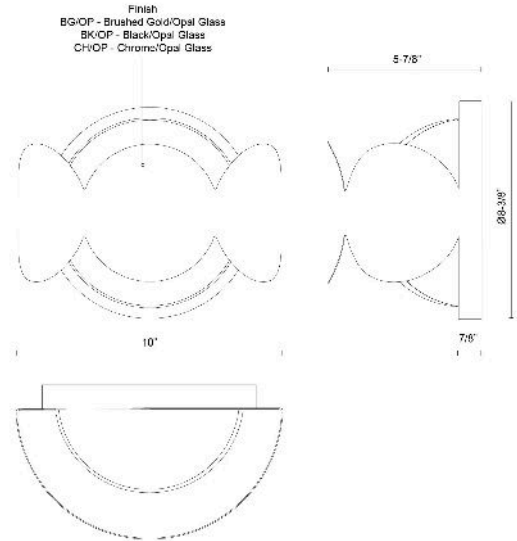

## Ciel 10-in Wall Sconce

Model	Bulbs (not included)	Wattage (or equivalent)
<b>WS59810</b> WS59810-BG/OP WS59810-BK/OP WS59810-CH/OP	1 x E12	40W

The Ciel collection brings an energetic charm with its punched circular metal ring encasing a glowing opal globe. This celestial-inspired design strikes a balance between modern and transitional styles, making it a radiant choice for a variety of interiors.

### SPECIFICATION DETAILS

Fixture Dimensions	W10" x H8-3/8" x E5-7/8"
Canopy Dimensions	D8-3/8" x E7/8"
Location	Dry
Glass Details	Opal Glass
Illumination Direction	Up/Down
Light Source/Life	Socket
Material	Steel, Glass
Mounting Direction	Wall Mount Horizontal or Vertical
Height from Center	4"
Shade Details	Steel Shade
Compliance	<b>UL Certified:</b> Yes