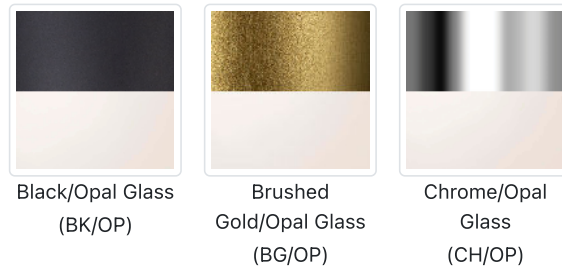

FINISHES

* For custom options, contact customer service.

* For warranty information, please visit www.kuzcolighting.com/warranty

WWW.KUZCOLIGHTING.COM

USA: 3035 E. LONE MOUNTAIN ROAD - LAS VEGAS, NV 89081

CANADA: 19054 28TH AVENUE - SURREY, BC V3Z 6M3

© 2024 KUZCO LIGHTING. ALL RIGHTS RESERVED

20241210

Kuzco Lighting reserves the right to modify the design of our products at any time, as part of our ongoing commitment to continuous improvement.