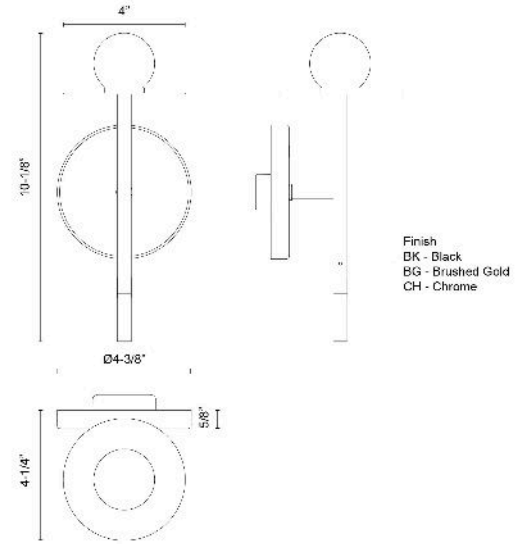

Elixir 4-in Wall Sconce

Model	Color Temperature	Wattage	Voltage	Total Lumens	Delivered Lumens	Dimmer Support (Optional, Not Included)
WS15504-UNV WS15504-BG-UNV WS15504-BK-UNV WS15504-CH-UNV	3000K	6W	120-277V	455lm	215lm* (BG) 195lm* (BK) 235lm* (CH)	TRIAC/ELV

SPECIFICATION DETAILS

Fixture Dimensions	W4" x H10-1/8" x E4-1/4"
Canopy Dimensions	D4-3/8" x E5/8"
Location	Dry
Dimming Range	100% - 10%
Glass Details	Opal Glass
Illumination Direction	Omni-directional
Light Source/Life	LED (50,000 hours) 90CRI
Material	Steel, Glass
Mounting Direction	Wall Mount up or down
Height from Center	5-1/4"
Shade Details	Steel Shade
Compliance	ETL Certified: Yes CEC Title 24: Yes