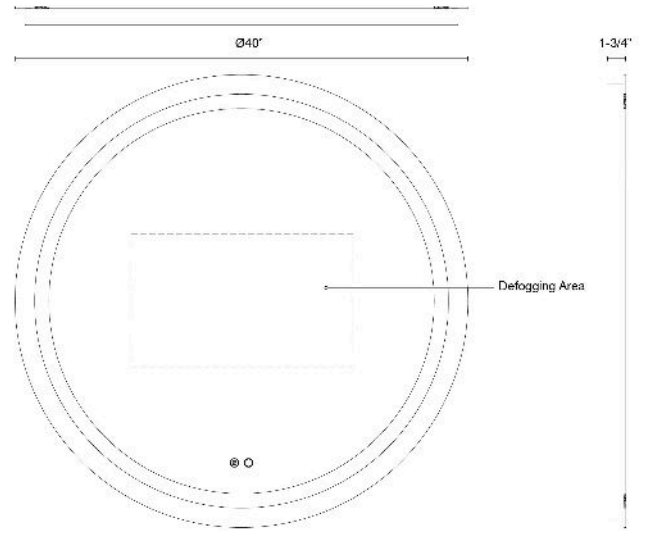

Hillmont 40-in Vanity Mirror

Model	Color Temperature	Wattage	Voltage	Total Lumens	Delivered Lumens	Dimmer Support (Optional, Not Included)
VM41040-5CCT VM41040-5CCT	5CCT,2700K,3000K,3500K,4000K,5000K	51W	120V	1880lm	550lm*	

SPECIFICATION DETAILS

Fixture Dimensions	D40" x E1-3/4"
Location	Damp
Dimming Range	100% - 10%
Glass Details	Frosted Glass
Illumination Direction	Front
Light Source/Life	LED (50,000 hours) 90CRI
Material	Steel, Aluminum, Glass
Mounting Direction	Wall Mount Only
Height from Center	20"
Compliance	ADA Certified: Yes UL Certified: Yes