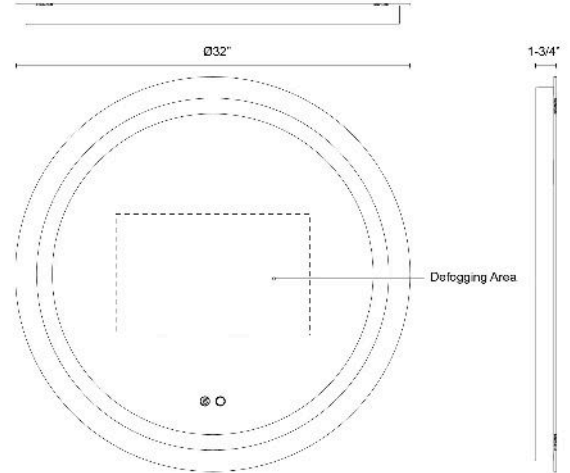

Hillmont 32-in Vanity Mirror

| Model | Color Temperature | Wattage | Voltage | Total Lumens | Delivered Lumens | Dimmer Support (Optional, Not Included) |
|------------------------------|------------------------------------|---------|---------|--------------|------------------|---|
| VM41032-5CCT VM41032-5CCT | 5CCT,2700K,3000K,3500K,4000K,5000K | 38W | 120V | 1600lm | 450lm* | |

SPECIFICATION DETAILS

| | |
|------------------------|---|
| Fixture Dimensions | D32" x E1-3/4" |
| Location | Damp |
| Dimming Range | 100% - 10% |
| Glass Details | Frosted Glass |
| Illumination Direction | Front |
| Light Source/Life | LED (50,000 hours) 90CRI |
| Material | Steel, Aluminum, Glass |
| Mounting Direction | Wall Mount Only |
| Height from Center | 16" |
| Compliance | ADA Certified: Yes UL Certified: Yes |