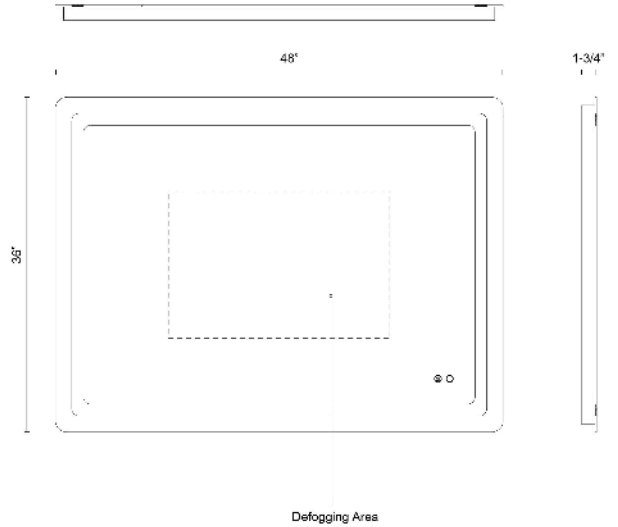

Seneca 48-in Vanity Mirror

Model	Color Temperature	Wattage	Voltage	Total Lumens	Delivered Lumens	Dimmer Support (Optional, Not Included)
VM31148-5CCT VM31148-5CCT	5CCT,2700K,3000K,3500K,4000K,5000K	69W	120V	2080lm	600lm*	

SPECIFICATION DETAILS

Fixture Dimensions	W48" x H36" x E1-3/4"
Location	Damp
Dimming Range	100% - 10%
Glass Details	Frosted Glass
Illumination Direction	Front
Light Source/Life	LED (50,000 hours) 90CRI
Material	Steel, Aluminum, Glass
Mounting Direction	Wall Mount Horizontal or Vertical
Height from Center	18"
Compliance	ADA Certified: Yes UL Certified: Yes