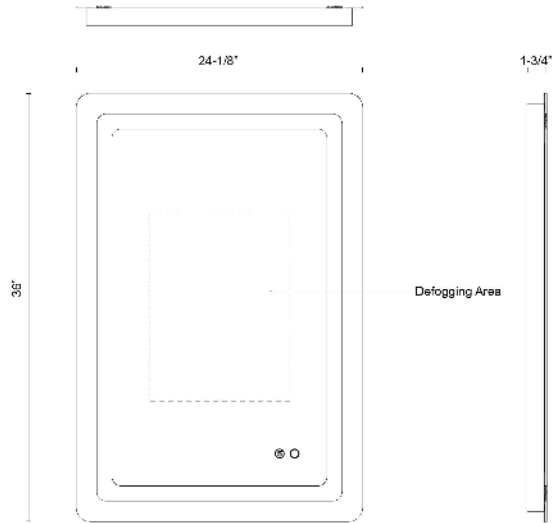

Seneca 24-in Vanity Mirror

Model	Color Temperature	Wattage	Voltage	Total Lumens	Delivered Lumens	Dimmer Support (Optional, Not Included)
VM31124-5CCT VM31124-5CCT	5CCT,2700K,3000K,3500K,4000K,5000K	46W	120V	1700lm	500lm*	

SPECIFICATION DETAILS

Fixture Dimensions	W24-1/8" x H36" x E1-3/4"
Location	Damp
Dimming Range	100% - 10%
Glass Details	Frosted Glass
Illumination Direction	Front
Light Source/Life	LED (50,000 hours) 90CRI
Material	Steel, Aluminum, Glass
Mounting Direction	Wall Mount Horizontal or Vertical
Height from Center	18"
Compliance	ADA Certified: Yes UL Certified: Yes