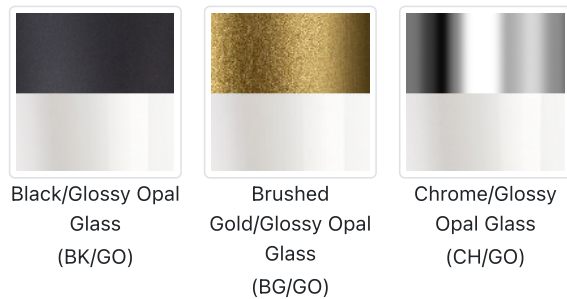

FINISHES

* For custom options, contact customer service.
* For warranty information, please visit www.kuzcolighting.com/warranty