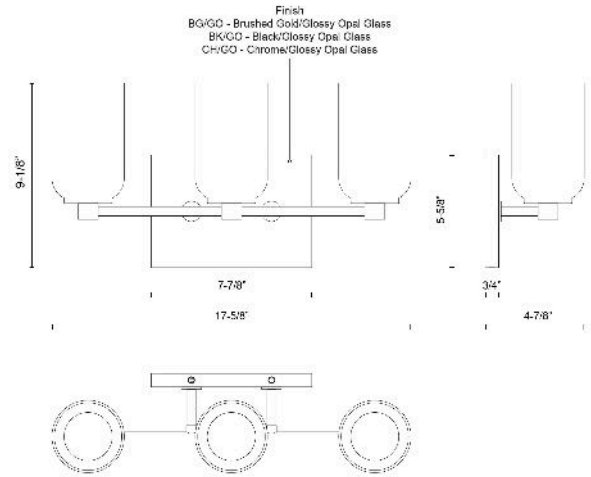

## Nola 18-in Vanity Light

Model	Bulbs (not included)	Wattage (or equivalent)
<b>VL57718</b> VL57718-BG/GO VL57718-BK/GO VL57718-CH/GO	3 x E26	40W

Meet Nola, where modern design meets accessibility in a stunning array of fixtures. This versatile family boasts a sleek, socket-based design, marrying the elegance cylindrical shades with the allure of exposed bulbs. Nola's simple, timeless shapes effortlessly elevate any space, from a gracefully balanced chandelier to a single, focused downlight. Whether you're looking to make a statement or create an inviting ambiance, Nola offers the perfect blend of style and functionality.

### SPECIFICATION DETAILS

Fixture Dimensions	W17-5/8" x H9-1/8" x E4-7/8"
Canopy Dimensions	W7-7/8" x H5-5/8" x E3/4"
Location	Damp
Glass Details	Opal Glass
Illumination Direction	Omni-directional
Light Source/Life	Socket
Material	Steel, Glass
Mounting Direction	Wall Mount all orientation
Height from Center	6-3/8"
Shade Details	Opal Glass Shade
Compliance	<b>UL Certified:</b> Yes