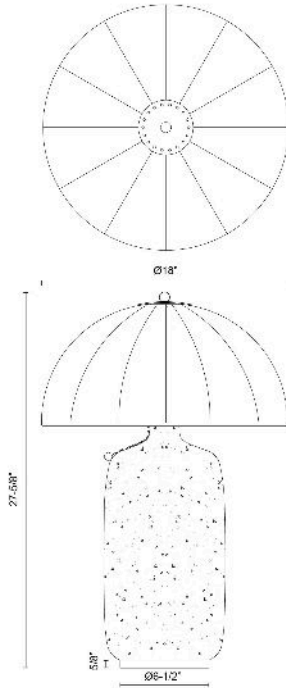

## Crosby 18-in Table Lamp

Model	Bulbs (not included)	Wattage (or equivalent)
<b>TL661018</b> TL661018BG TL661018MB	1 x E26	60W

Transform your space with the Crosby decorative lighting collection by Kelsey Leigh Design Co. These fixtures are inspired by vintage parasols and feature light natural shades and delicate details. They come in elegant matte black or brushed gold, so they'll fit in any decor style.

### SPECIFICATION DETAILS

Fixture Dimensions	D18" x H27-5/8"
Lamp Base Dimensions	D6-1/2" x H5/8"
Location	Dry
Illumination Direction	Up/Down
Light Source/Life	Socket
Material	Steel, Fabric
Shade Details	Spandex Shade
Wire Length	72"
Wire Style	Brown Wire (BG) Black Wire (MB)
Compliance	<b>ETL Certified: Yes</b>