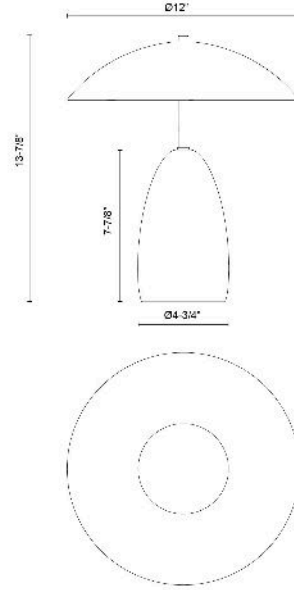

Poppy 12-in Table Lamp

Model	Color Temperature	Wattage	Voltage	Total Lumens	Delivered Lumens	Dimmer Support (Optional, Not Included)
TL437012 TL437012BGD TL437012CER TL437012PEC TL437012PGN	3000K	8W	120V	840lm	350lm*	

SPECIFICATION DETAILS

Fixture Dimensions	D12" x H13-7/8"
Lamp Base Dimensions	D4-3/4" x H7-7/8"
Location	Dry
Dimming Range	3-Step Dimming
Illumination Direction	Down
Light Source/Life	LED (50,000 hours) 90CRI
Material	Aluminum, Steel
Shade Details	Steel Shade
Wire Length	72"
Wire Style	Color Matching Braided Wire
Compliance	ETL Certified: Yes