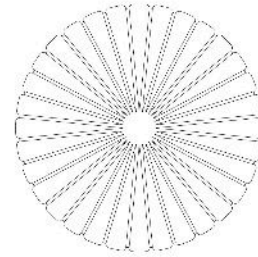

**Cherise 12-in Semi-Flush Mount**

Model	Bulbs (not included)	Wattage (or equivalent)
<b>SF579112</b> SF579112BGGR SF579112MBGR	1 x E26	60W

Step into nostalgia with the Cherise collection, inspired by the enchanting candy shops of the 1920s. Each bonbon-shaped ribbed opal glass shade casts a soft, inviting glow while infusing your space with delightful Art Deco charm. Elevate your decor with a sweet touch of vintage style!

**SPECIFICATION DETAILS**

Fixture Dimensions	D11-7/8" x H13-7/8"
Canopy Dimensions	D4-3/4" x H5/8"
Location	Dry
Glass Details	Glossy Ribbed Opal Glass
Illumination Direction	Omni-directional
Light Source/Life	Socket
Material	Steel, Glass
Shade Details	Glossy Ribbed Opal Glass Shade
Compliance	<b>UL Certified:</b> Yes