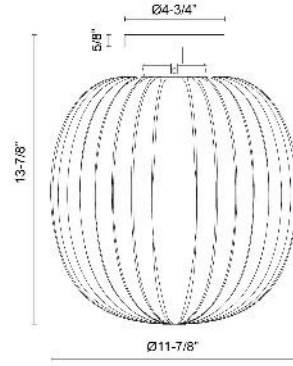

**Cherise 12-in Semi-Flush Mount**

Model	Bulbs (not included)	Wattage (or equivalent)
<b>SF579112</b> SF579112BGGR SF579112MBGR	1 x E26	60W

Step into nostalgia with the Cherise collection, inspired by the enchanting candy shops of the 1920s. Each bonbon-shaped ribbed opal glass shade casts a soft, inviting glow while infusing your space with delightful Art Deco charm. Elevate your decor with a sweet touch of vintage style!

**SPECIFICATION DETAILS**

Fixture Dimensions	D11-7/8" x H13-7/8"
Canopy Dimensions	D4-3/4" x H5/8"
Location	Dry
Glass Details	Glossy Ribbed Opal Glass
Illumination Direction	Omni-directional
Light Source/Life	Socket
Material	Steel, Glass
Shade Details	Glossy Ribbed Opal Glass Shade
Compliance	<b>UL Certified:</b> Yes