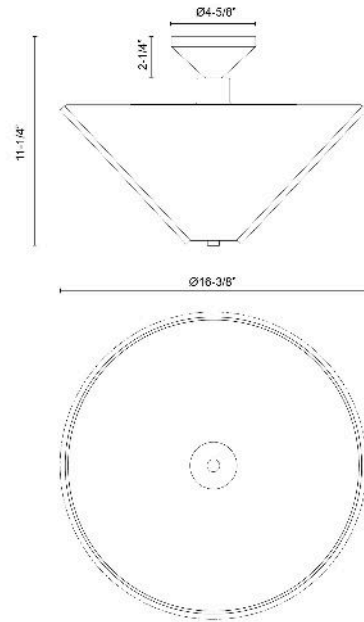

Bridgette 16-in Semi-Flush Mount

Model	Bulbs (not included)	Wattage (or equivalent)
SF497016 SF497016BGFW SF497016BGRA SF497016BGWL SF497016MBFW SF497016MBRA SF497016MBWL	1 x E26	60W

Introducing the Bridgette collection, where simplicity meets creativity in lighting! These fixtures feature striking triangular silhouettes and come in a variety of shades, so you can choose the perfect one to match your style. They'll add a pop of color and personality to any room.

SPECIFICATION DETAILS

Fixture Dimensions	D16-3/8" x H11-1/4"
Canopy Dimensions	D4-5/8" x H2-1/4"
Location	Dry
Diffuser Details	White Acrylic Diffuser
Illumination Direction	Up/Down
Light Source/Life	Socket
Material	Steel, Linen
Shade Details	Pleated Linen Shade (BGFW) Rattan Shade (BGRA) Linen Shade (BGWL) Pleated Linen Shade (MBFW) Rattan Shade (MBRA) Linen Shade (MBWL)
Compliance	UL Certified: Yes