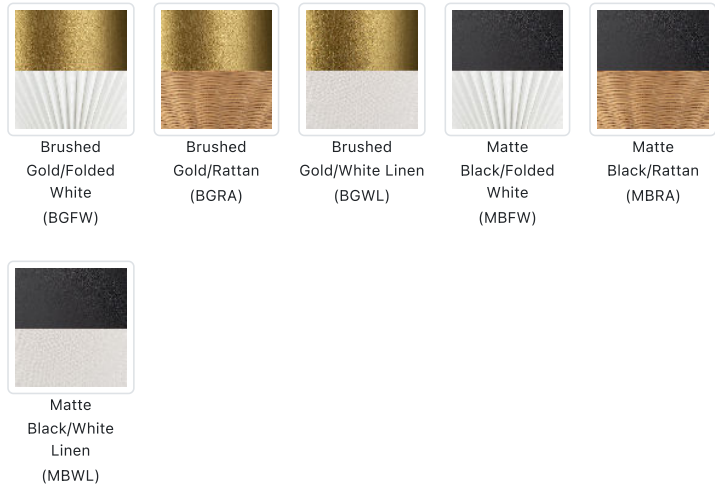

FINISHES

WWW.KUZCOLIGHTING.COM

USA: 3035 E. LONE MOUNTAIN ROAD - LAS VEGAS, NV 89081

CANADA: 19054 28TH AVENUE - SURREY, BC V3Z 6M3